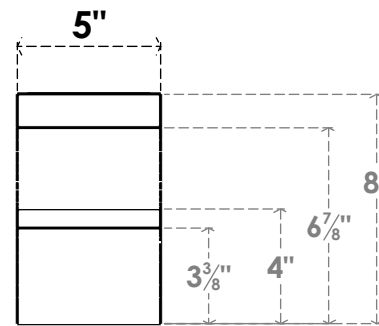

ITEM NUMBER: BRCPC050X08000X08000VAL

5"W X 8"D X 8"H VALENCIA ARCHITECTURAL GRADE PVC CLOSED BRACE

SIDE PROFILE

FRONT PROFILE

ISOMETRIC

EKENA MILLWORK
2300 WEST MAIN ST.
CLARKSVILLE, TX 75426
TOLL FREE: 866-607-0453
WWW.EKENAMILLWORK.COM