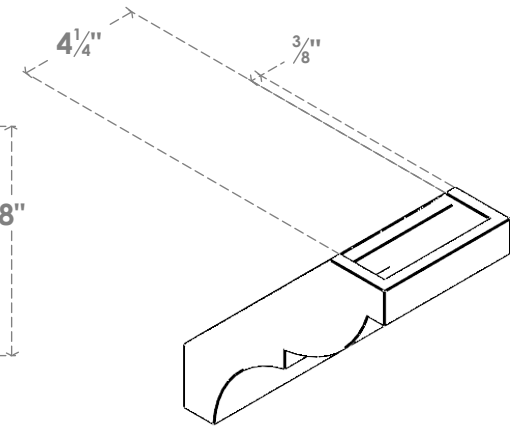

ITEM NUMBER: BRCPC050X08000X08000VAL

5"W X 8"D X 8"H VALENCIA ARCHITECTURAL GRADE PVC CLOSED BRACE

SIDE PROFILE

FRONT PROFILE

ISOMETRIC

EKENA MILLWORK
2300 WEST MAIN ST.
CLARKSVILLE, TX 75426
TOLL FREE: 866-607-0453
WWW.EKENAMILLWORK.COM