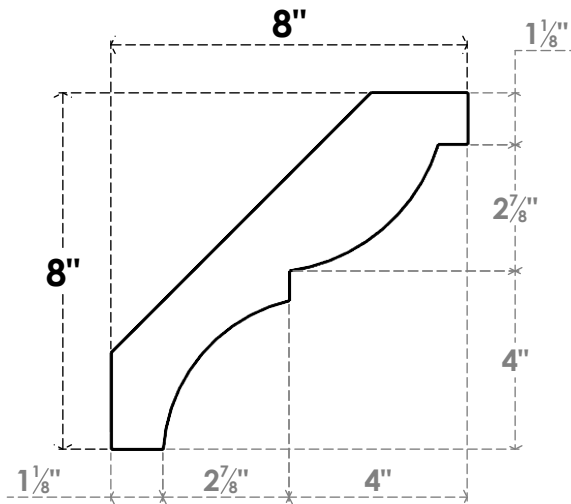

ITEM NUMBER: BRCPC050X08000X08000VAL

5"W X 8"D X 8"H VALENCIA ARCHITECTURAL GRADE PVC CLOSED BRACE

SIDE PROFILE

FRONT PROFILE

ISOMETRIC

EKENA MILLWORK
2300 WEST MAIN ST.
CLARKSVILLE, TX 75426
TOLL FREE: 866-607-0453
WWW.EKENAMILLWORK.COM